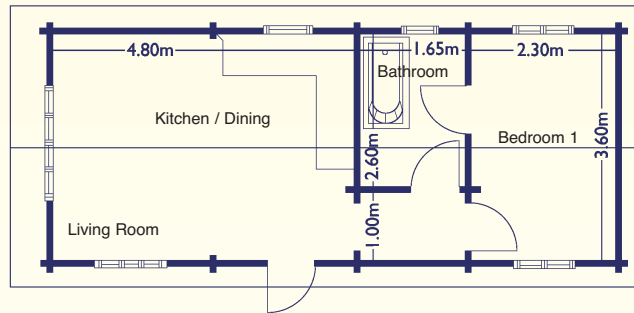

Triinu is the smallest unit of our range but it still offers a useful sized kitchen/dining area with a bright and spacious living room. This mobile home is available as a single unit (one bedroom) or double unit (2 bedrooms). It's ideal as an extension to your family home and also as a studio/office or as a holiday retreat home.

Features:

- Open plan kitchen living room area
- Large windows
- Vaulted ceilings
- Optional terrace/decking

Triinu 1 — 9.14x3.80m (30x12ft) • 1 Bedrooms • 1 Bath • Total Area: 34.73m²

Triinu 2 — 9.14x6.00m (30x20ft) • 2 Bedrooms • 1 Bath • Total Area: 54.84m²