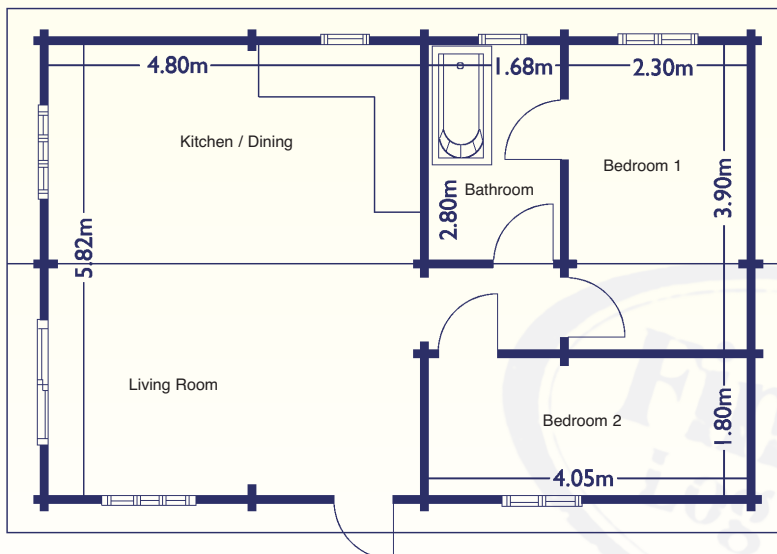

Triinu is the smallest unit of our range but it still offers a useful sized kitchen/dining area with a bright and spacious living room. This mobile home is available as a single unit (one bedroom) or double unit (2 bedrooms). It's ideal as an extension to your family home and also as a studio/office or as a holiday retreat home.

Features:

- Open plan kitchen living room area
- Large windows
- Vaulted ceilings
- Optional terrace/decking

Triinu 1 — 9.14x3.80m (30x12ft) • 1 Bedrooms • 1 Bath • Total Area: 34.73m²

Triinu 2 — 9.14x6.00m (30x20ft) • 2 Bedrooms • 1 Bath • Total Area: 54.84m²

Suggested uses:

- Retreat Holiday Home
- Extra space for your home
- Visitors Accommodation
- Gym
- Office / Study room