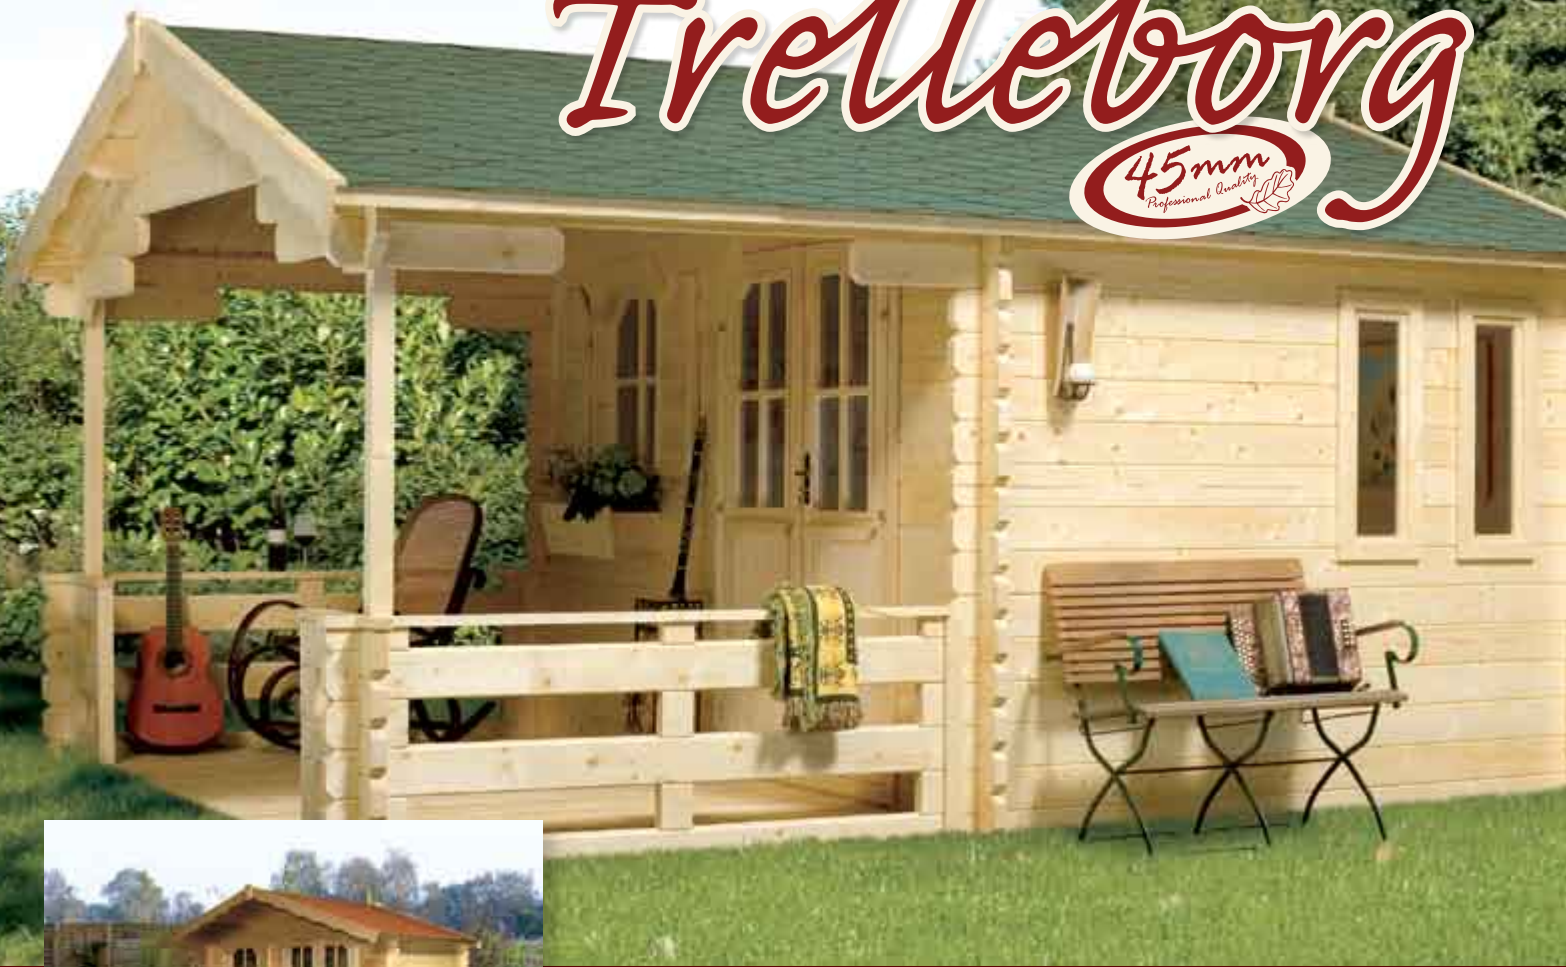

Irelleborg

45mm
Professional Quality

Front width 340 cm Roof height 264 cm Wall height 202 cm

Accessories

Canopy extension with posts

Terrace

Shutters / flower box

Side windows / real glass

340 x 250 cm (base dimensions)

base area: 8,50 sqm
roof overhang: 80 cm front
other: 20 cm

340 x 300 cm (base dimensions)

base area: 10,20 sqm
roof overhang: 80 cm front
other: 20 cm

FINESTAIN
Log Cabins