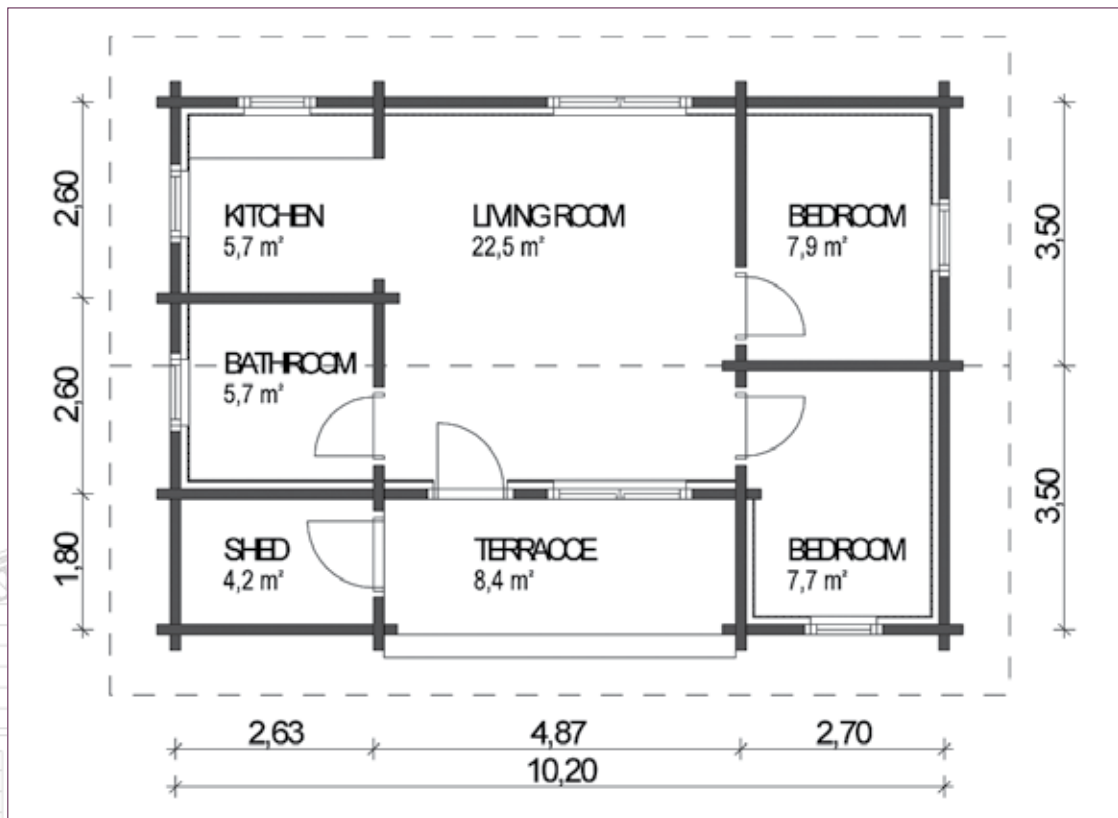

Monica

2 bedrooms

TOTAL AREA: 65,1 m²

LIVING ROOM

TERRACE