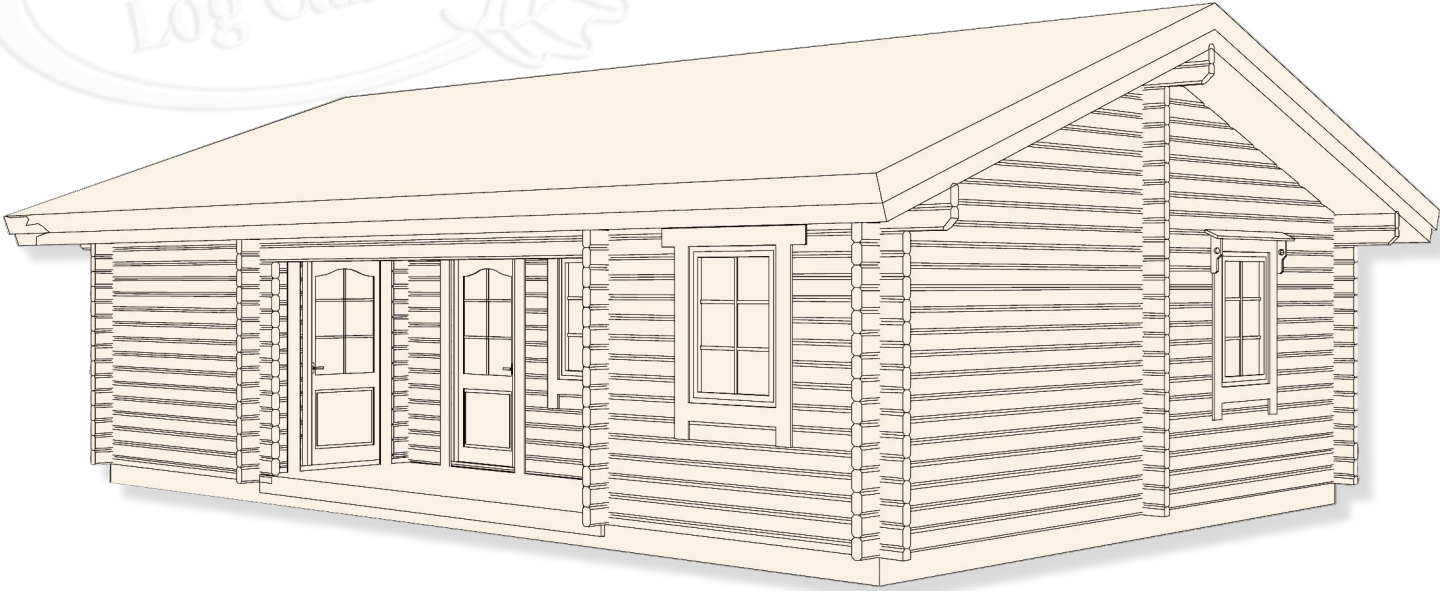

Monica

2 bedrooms

TOTAL AREA: 65,1 m²

LIVING ROOM

TERRACE