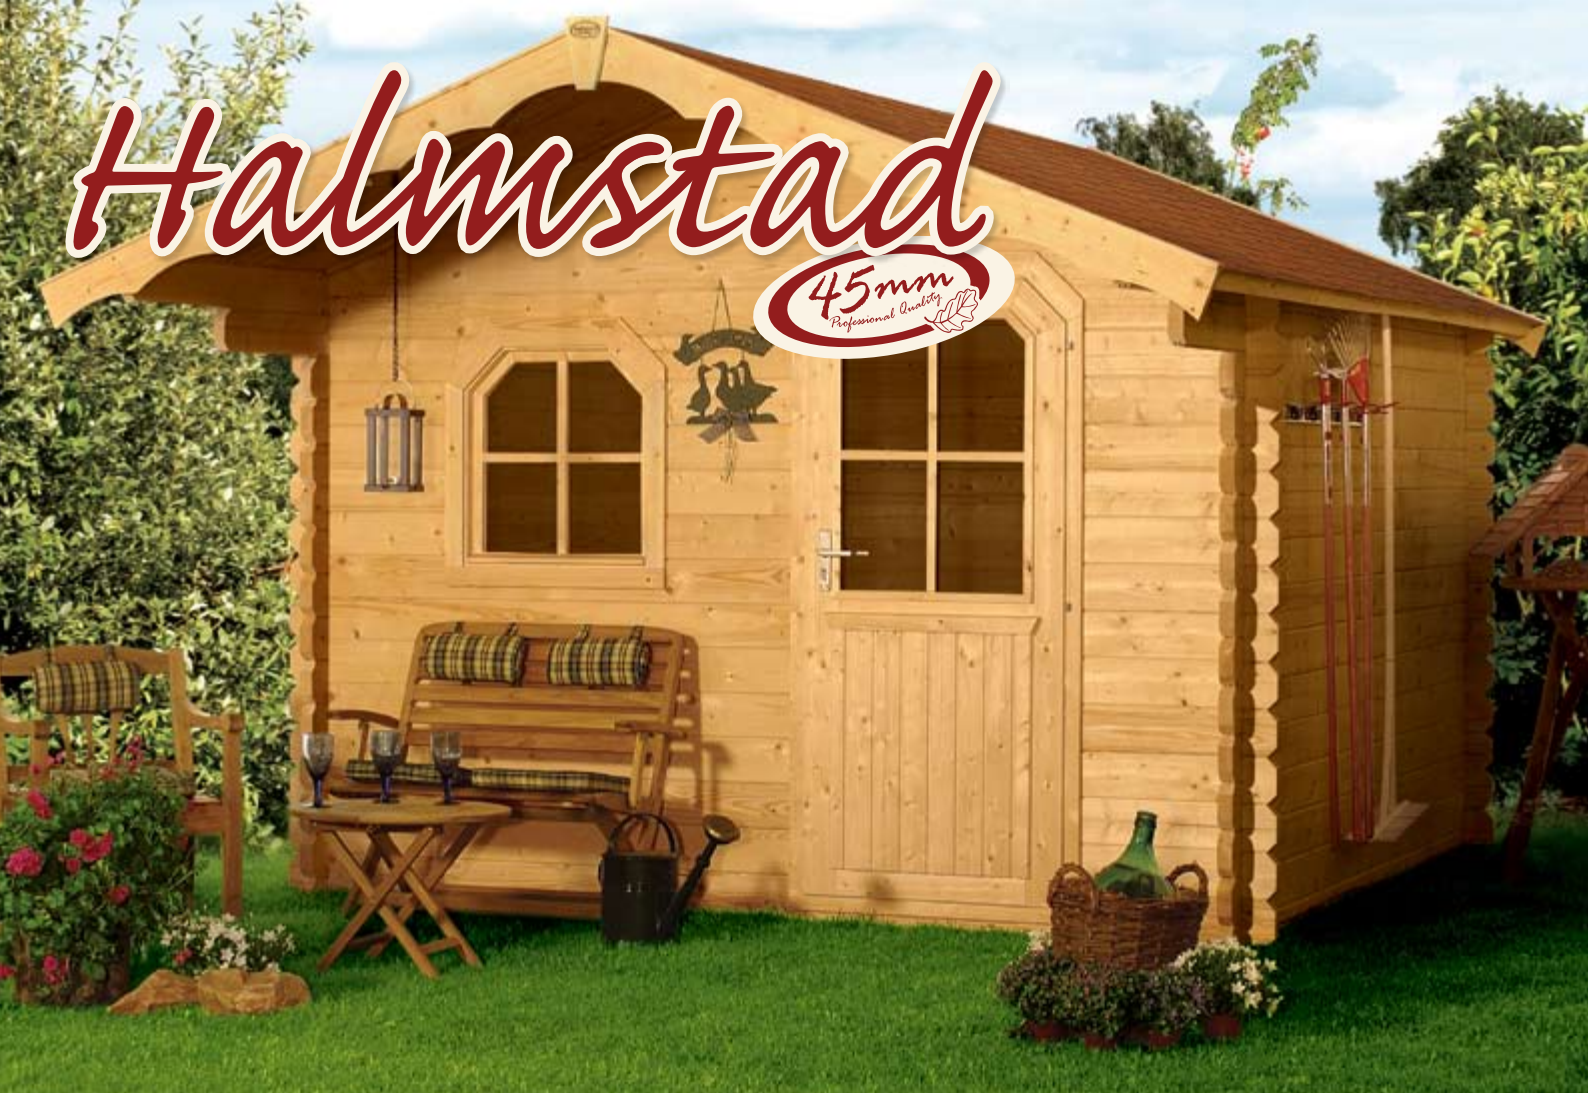

Halmstad

45mm
Professional Quality

Front width 300 cm

Roof height 262 cm

Wall height 202 cm

Accessories

Canopy extension with posts

Terrace

Shutters / flower box

Attachable shed

300 x 250 cm (base dimensions)

base area: 7,50 sqm
roof overhang: 80 cm front
other: 20 cm

300 x 300 cm (base dimensions)

base area: 9,00 sqm
roof overhang: 80 cm front
other: 20 cm